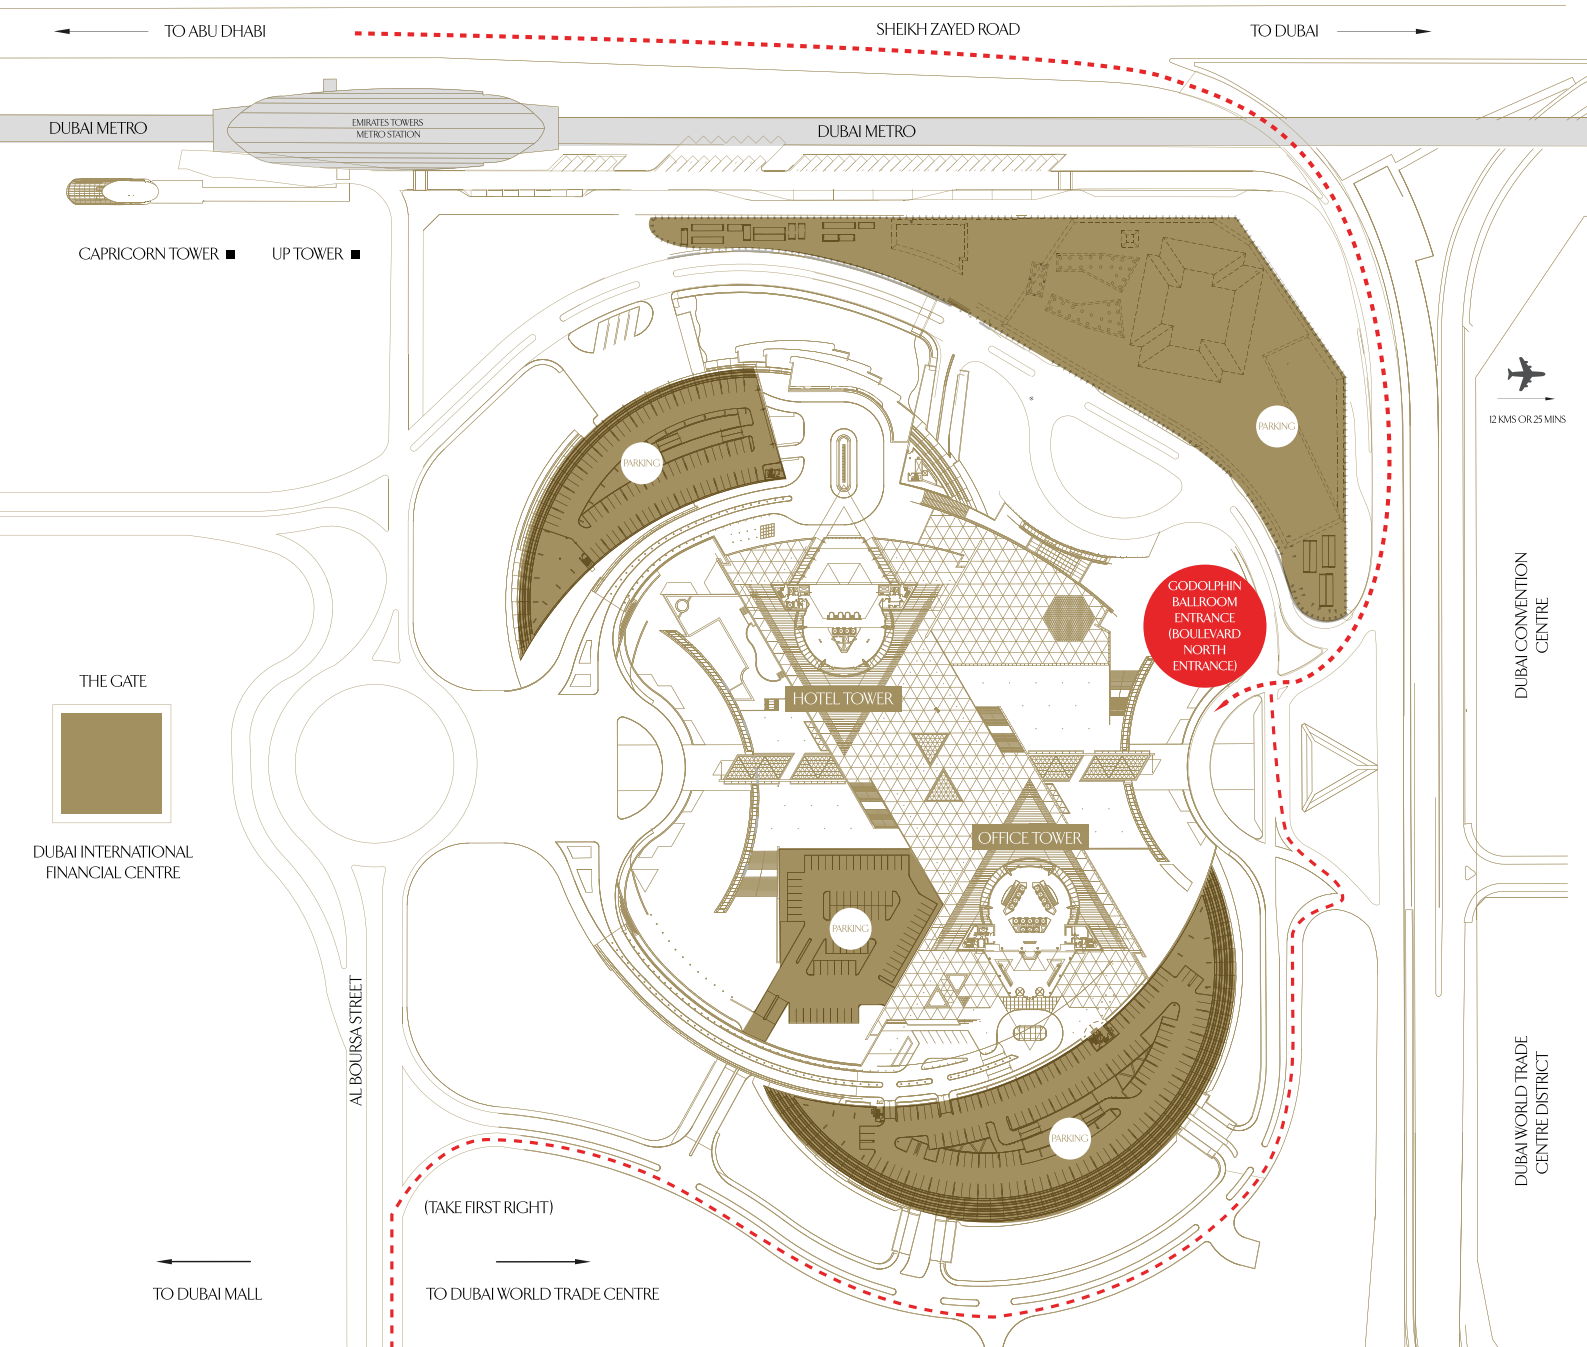

# GODOLPHIN BALLROOM ENTRANCE MAP

**Jumeirah**  
EMIRATES TOWERS

STAY DIFFERENT™

For more information, please contact our Events Team:  
Phone +971 4 366 6050 or email [groupsales@jumeirah.com](mailto:groupsales@jumeirah.com)